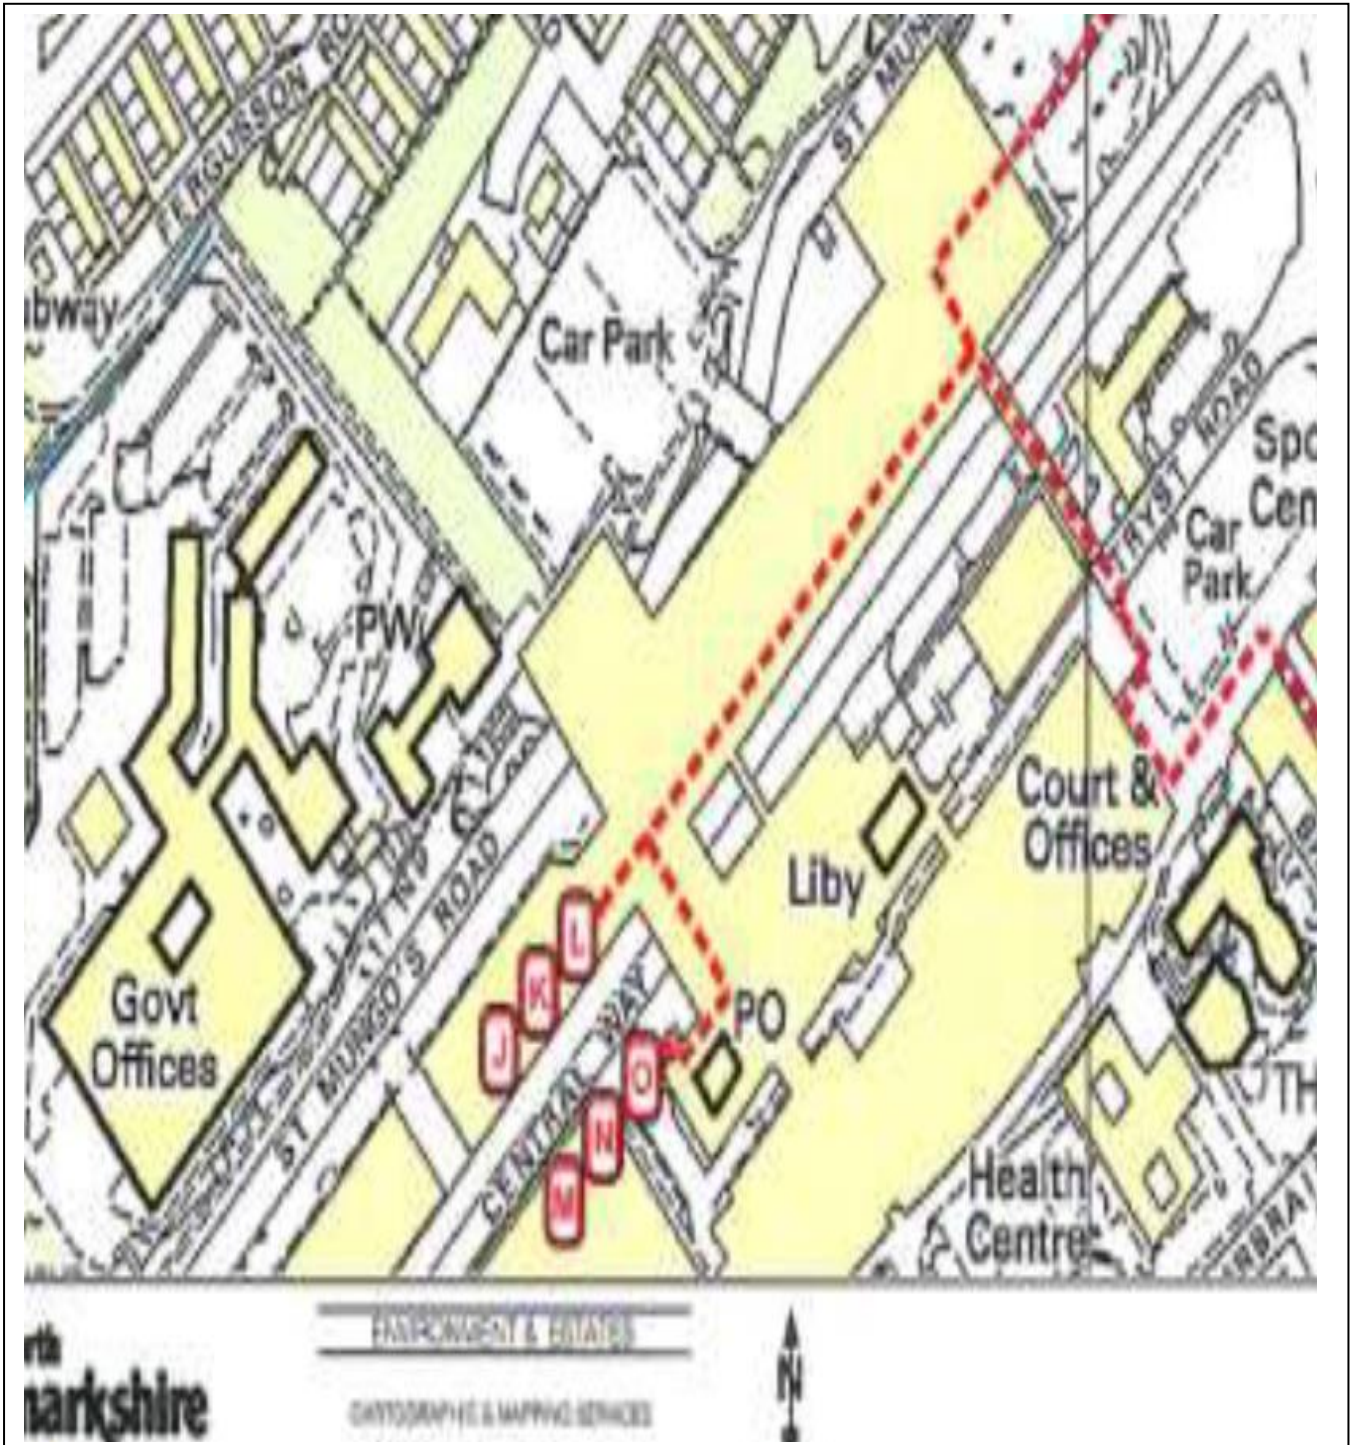

BY BUS

Due to its town centre location, there are a number of bus stops within easy walking distance of the Muirfield Centre. The nearest bus stop (from the south) is the stop at the Beefeater Restaurant. Look for The Police Station and Farmfoods, we are located just behind these buildings. The nearest bus stop (from the north) is the stop at Asda.

Bus stops J, K, L, M, N, O are within Cumbernauld Shopping Centre.