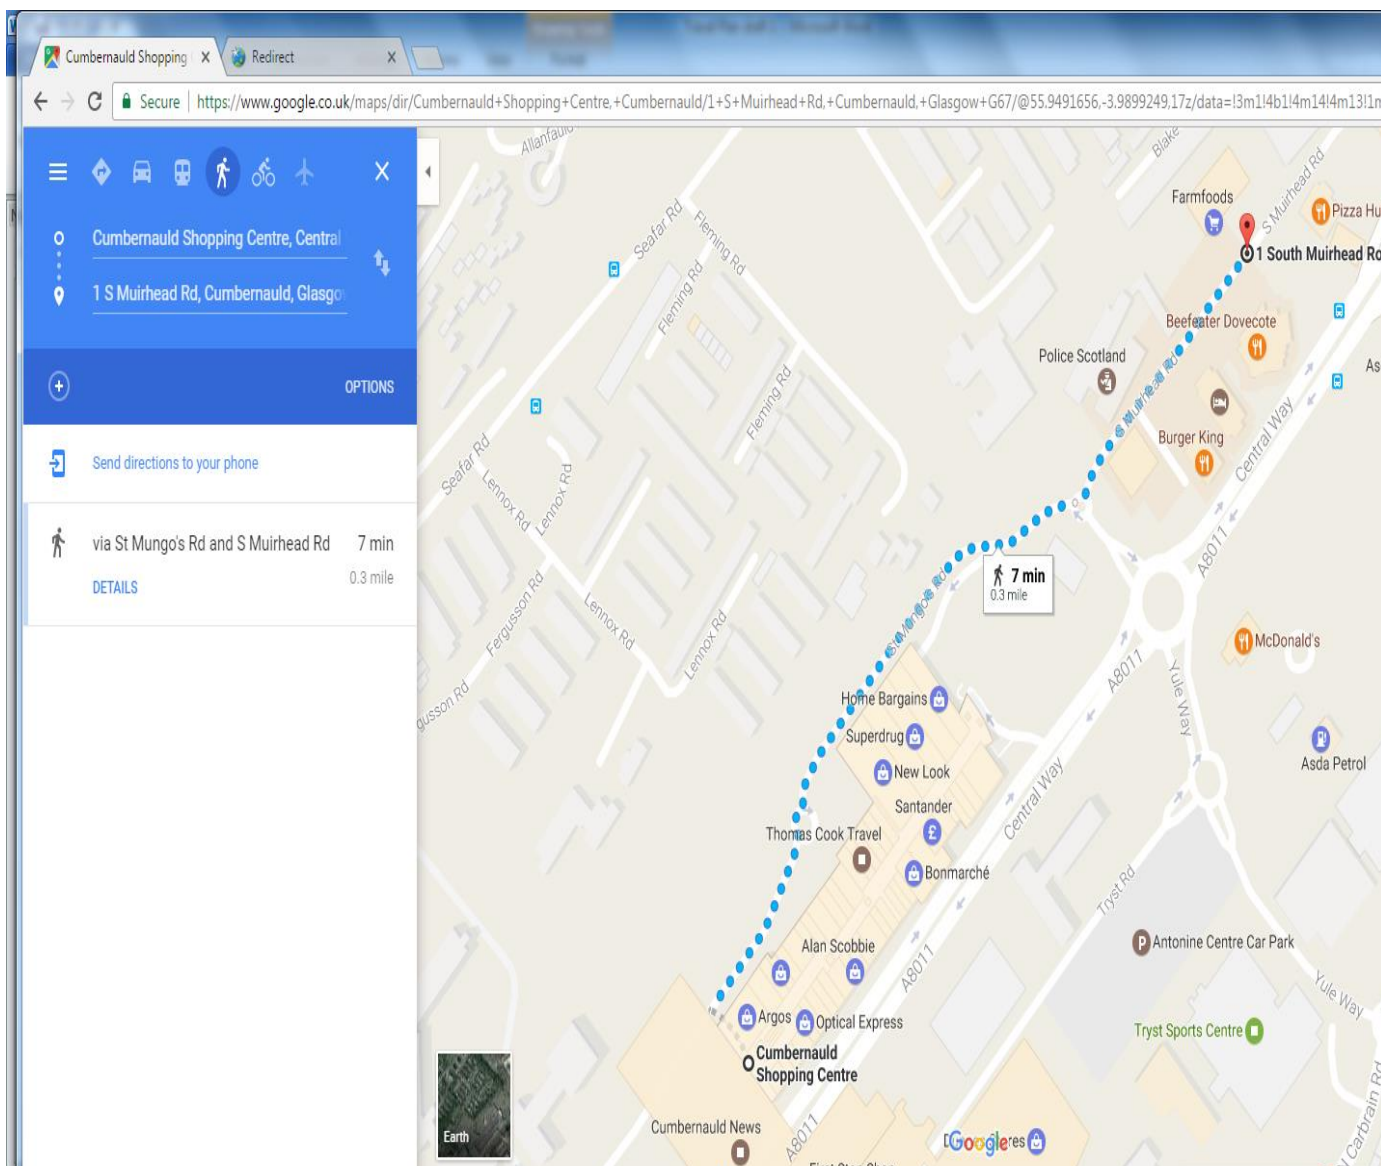

## How to get to The Muirfield Centre,

**1a South Muirhead Road,  
Cumbernauld, G67 1AX**

### **BY CAR**

The Muirfield Centre has a new access road to the Centre's car park (south of the town centre). From the main road, Central Way, follow the sign for the green car park 3, then follow the sign for green car park 1. At the mini roundabout, turn right, follow the sign for South Muirhead Road, this takes you directly past Cumbernauld Police Station on the left and the Beefeater Restaurant on the right. The Muirfield Centre is situated adjacent to Farmfoods. (Please note on google maps the centre is still displayed as the old address at Brown Road).

### **Map of walk from Cumbernauld Shopping Centre to the Muirfield**

## BY BUS

Due to its town centre location, there are a number of bus stops within easy walking distance of the Muirfield Centre. The nearest bus stop (from the south) is the stop at the Beefeater Restaurant. Look for The Police Station and Farmfoods, we are located just behind these buildings. The nearest bus stop (from the north) is the stop at Asda.