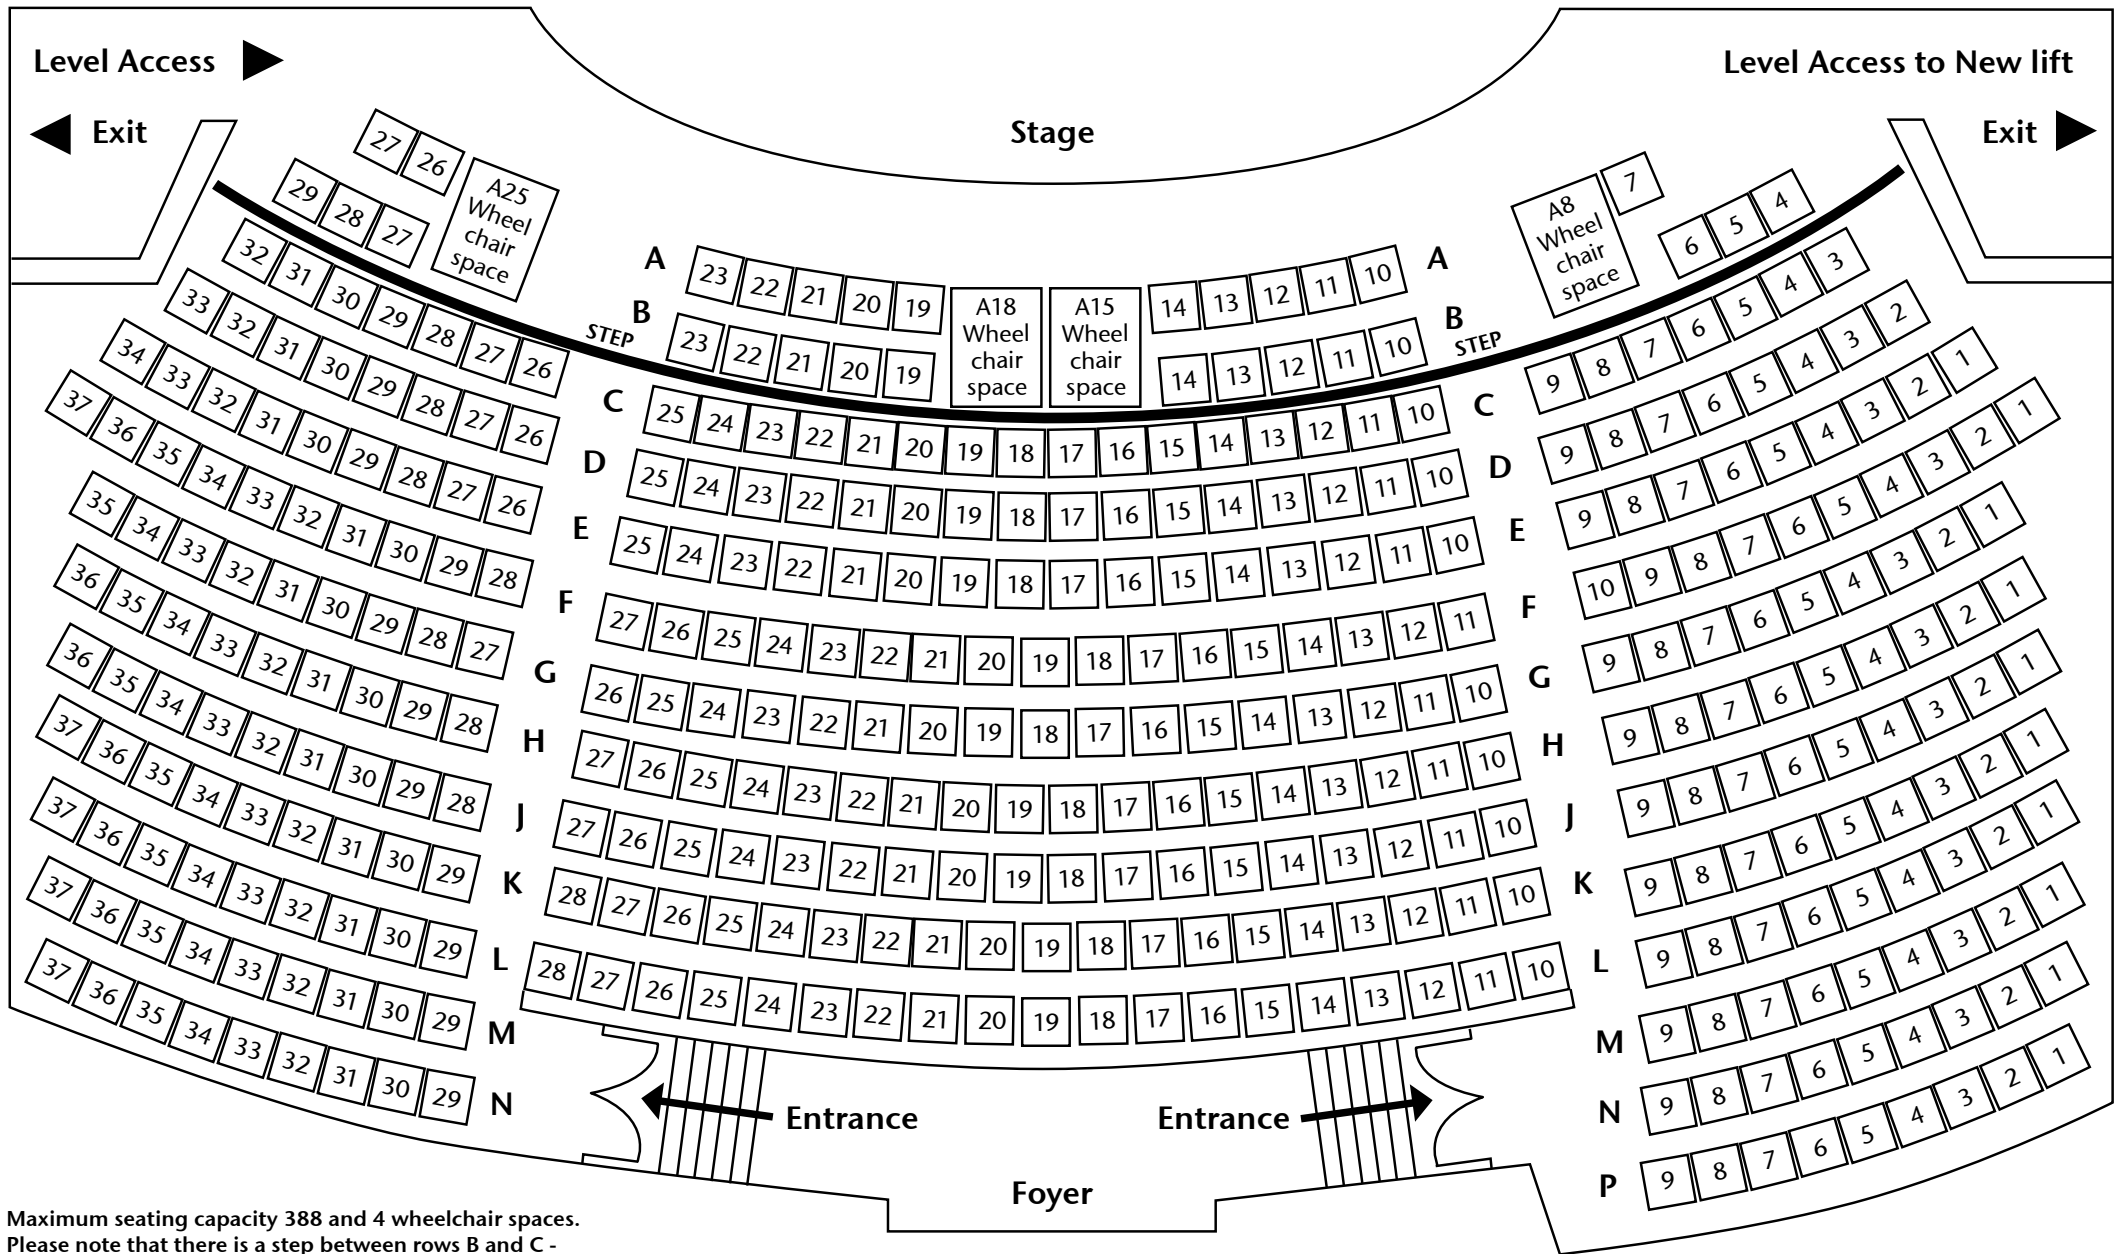

Motherwell Theatre Seating Plan

Capacity: 388 (plus four wheelchair spaces)

Maximum seating capacity 388 and 4 wheelchair spaces.
 Please note that there is a step between rows B and C -
 no wheelchairs can go beyond this point.