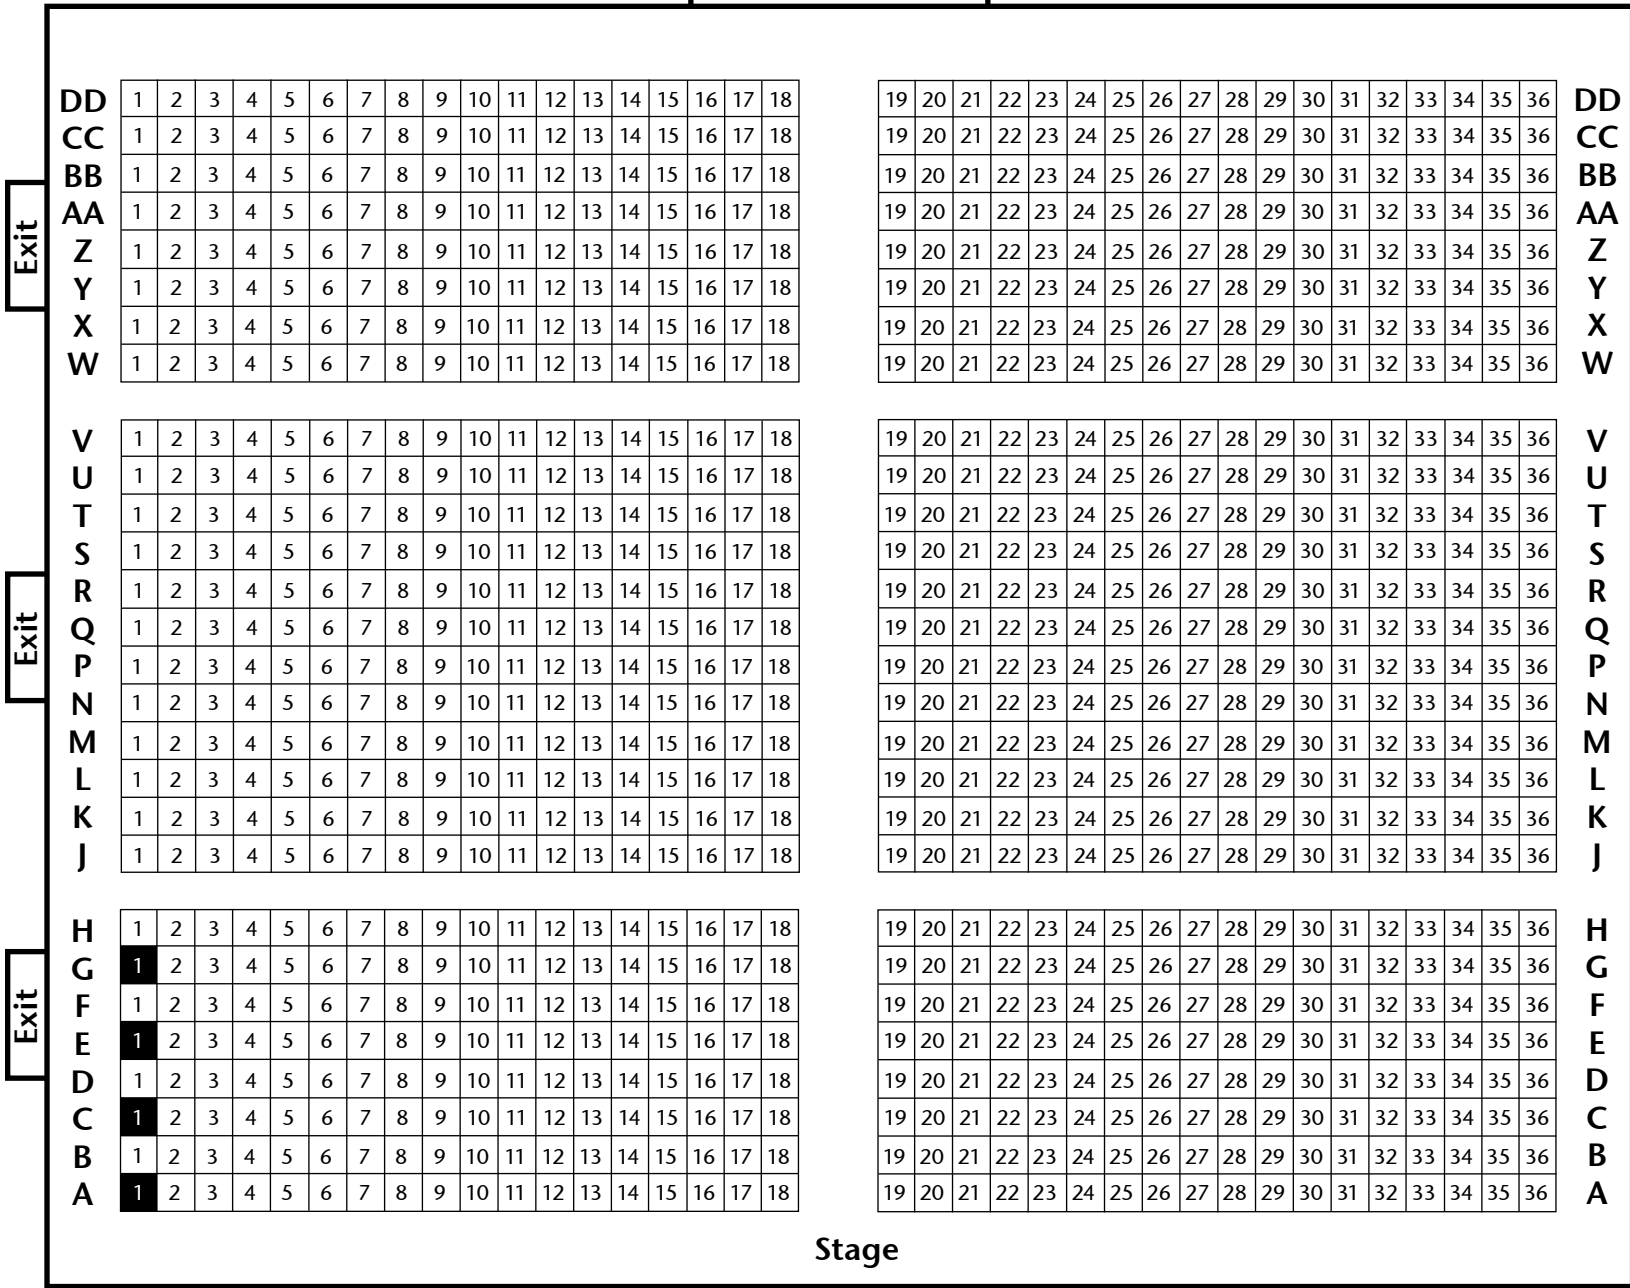

Motherwell Concert Hall Seating Plan (All Flat Floor)

Capacity: 1008

Main Entrance

Wheelchair space